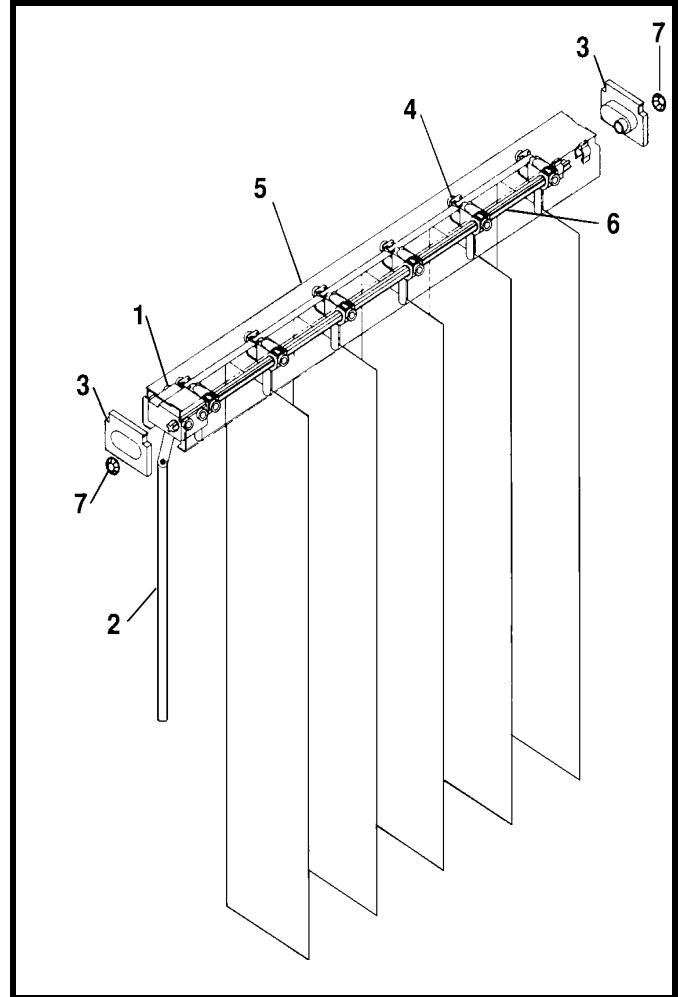

ONE TOUCH™ Vertical System

SAFETY WITH NO STRINGS ATTACHED

Protect children and pets with One Touch™ from Tribute Window Coverings.

No strings, no chains makes the One Touch™ one less thing to worry about when it comes to the safety of children and pets. This easy operation system consists of a wand for both rotating and traversing the louvers. Together with the high-quality Vertisystem™ carriers, which are **ISO 9002** certified you never have to worry about performance.

Be safe, not sorry and contact Tribute Window Coverings to find out how you can protect the ones you love.

1. One Touch™ Control Unit
2. Safety Wand
3. Idle End Covers
4. Vertisystem™ Carriers and Spacers
5. Standard Aluminum Headrail
6. 4-way Aluminum Tiltrod
7. Pushnut